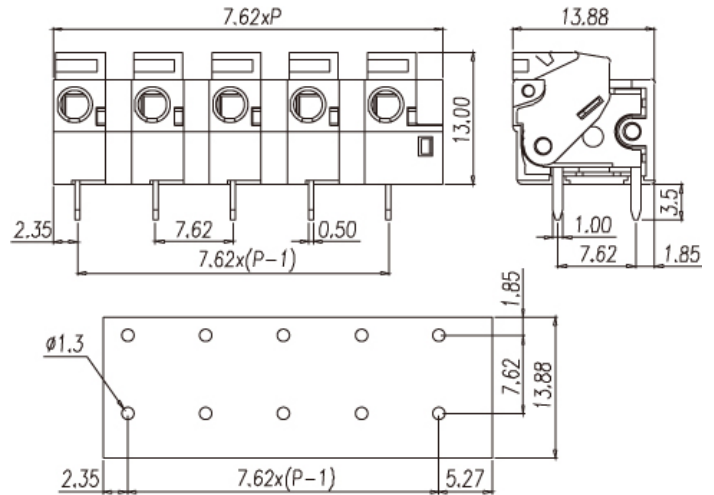

Mini type, simple type cage clamp terminal blocks / 142 series

**142R-..P3**

**Pitch: 7.62mm**

Approval	  	
Technical Data	UL	IEC
Rated voltage	300V	750V
Rated current	10A	17.5A
Wire range	1.5mm <sup>2</sup>	
Solid wire (AWG)	22~14	
Stranded wire (AWG/mm <sup>2</sup> )	22~14	
Rated surge voltage (UL/IEC/Max.)	1.6 / 3 / 4 KV	
Torque (Lb-in)		
Screw		
Wire strip length	6~7mm	
Pole	Cat. No.	
02	142R-02P3	
:	:	
:	:	
24	142R-24P3	