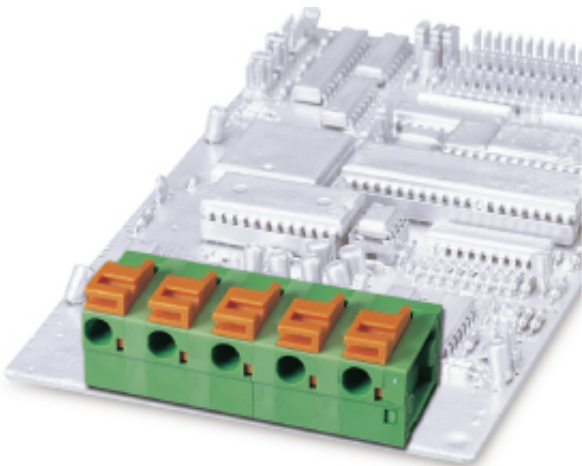

Mini type, simple type cage clamp terminal blocks / 142 series

**142R-..P3**

**Pitch: 7.62mm**

Approval	  	
Technical Data	UL	IEC
Rated voltage	300V	750V
Rated current	10A	17.5A
Wire range	1.5mm <sup>2</sup>	
Solid wire (AWG)	22~14	
Stranded wire (AWG/mm <sup>2</sup> )	22~14	
Rated surge voltage (UL/IEC/Max.)	1.6 / 3 / 4 KV	
Torque (Lb-in)		
Screw		
Wire strip length	6~7mm	
Pole	Cat. No.	
02	142R-02P3	
:	:	
:	:	
24	142R-24P3	