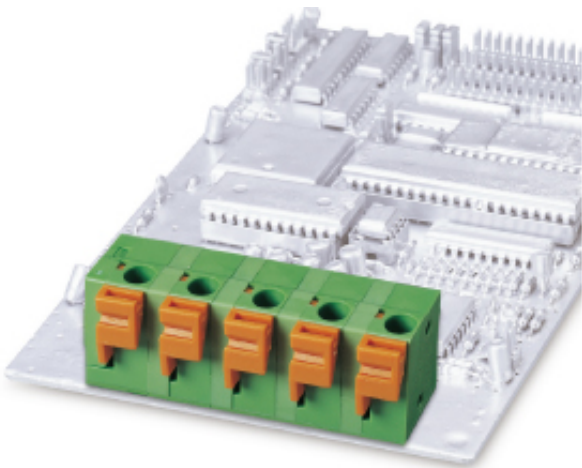

Mini type, simple type cage clamp terminal blocks / 142 series

142V-..P3

Pitch: 7.62mm

Approval	  	
Technical Data	UL	IEC
Rated voltage	300V	750V
Rated current	10A	17.5A
Wire range		1.5mm ²
Solid wire (AWG)	22~14	
Stranded wire (AWG/mm ²)	22~14	
Rated surge voltage (UL/IEC/Max.)	1.6 / 3 / 4 KV	
Torque (Lb-in)		
Screw		
Wire strip length	6~7mm	
Pole	Cat. No.	
02	142V-02P3	
:	:	
:	:	
24	142V-24P3	