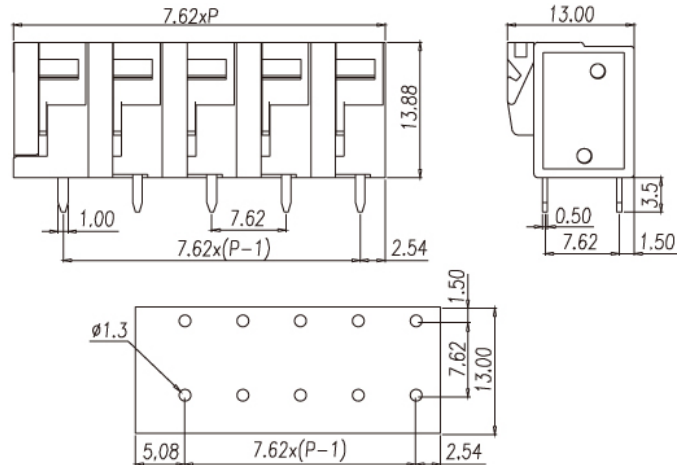

Mini type, simple type cage clamp terminal blocks / 142 series

142V-..P3

Pitch: 7.62mm

Approval	  	
Technical Data	UL	IEC
Rated voltage	300V	750V
Rated current	10A	17.5A
Wire range		1.5mm ²
Solid wire (AWG)	22~14	
Stranded wire (AWG/mm ²)	22~14	
Rated surge voltage (UL/IEC/Max.)	1.6 / 3 / 4 KV	
Torque (Lb-in)		
Screw		
Wire strip length	6~7mm	
Pole	Cat. No.	
02	142V-02P3	
:	:	
:	:	
24	142V-24P3	